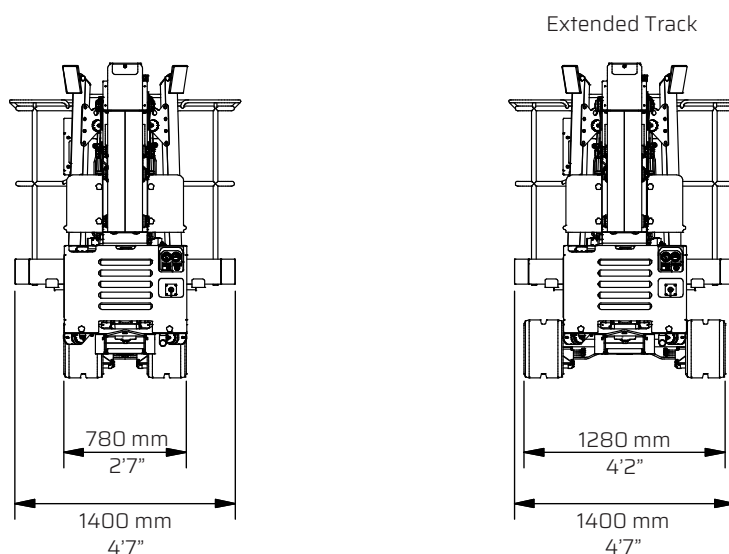

FALCON LIFTS A/S

Tolderundsvej 106
DK-5000 Odense C
Tel: +45 66 13 11 00

falconlifts.com

FALCON 200Z

FALCON 66Z

Reach diagram

Outrigger position

All measurements are intended as guide. Choice of equipment may change the mentioned measurements

FALCON 200Z

FALCON 66Z

Outer measurements

Additional info:

	Metric	US
Weight with standard equipment	2782 kg	6120 lbs
Surface pressure under tracks (soft surface)	0,65 kg /cm ²	9 psi
Surface pressure under tracks (hard surface)	1,30 kg /cm ²	19 psi
Max. ground pressure under 1 outrigger plate	8,49 kg /cm ²	121 psi
Working height	20 m	65'7"
Maximum reach	8,5 m	27'11"
Basket load	250 kg	550 lbs