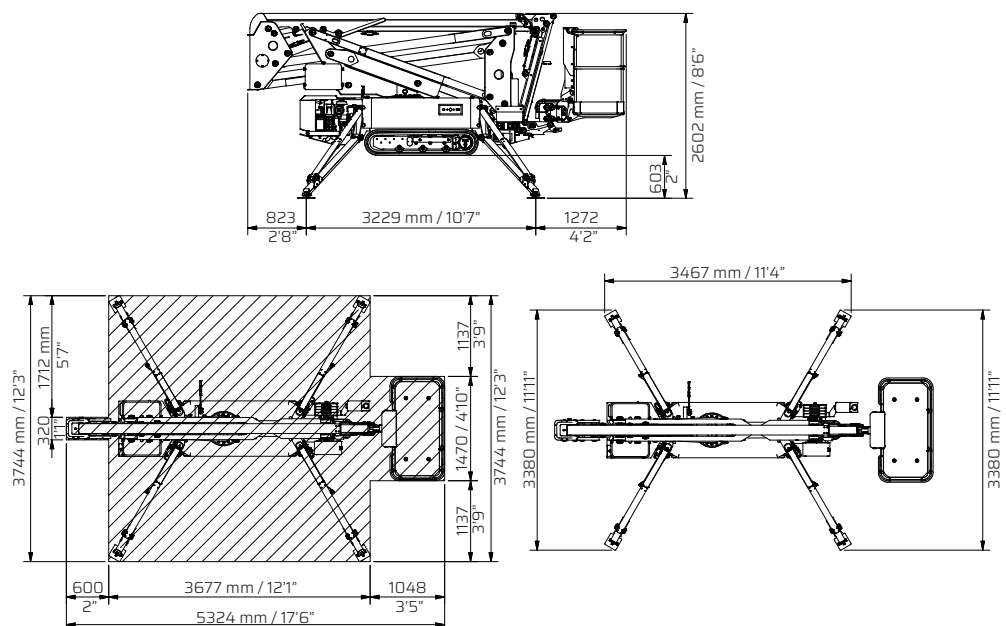

FALCON LIFTS A/S

Tolderundsvej 106
DK-5000 Odense C
Tel: +45 66 13 11 00

falconlifts.com

FALCON 200Z

FALCON 66Z

Reach diagram

Outrigger position

All measurements are intended as guide. Choice of equipment may change the mentioned measurements

FALCON 200Z

FALCON 66Z

Outer measurements

Additional info:

	Metric	US
Weight with standard equipment	2782 kg	6120 lbs
Surface pressure under tracks (soft surface)	0,65 kg /cm ²	9 psi
Surface pressure under tracks (hard surface)	1,30 kg /cm ²	19 psi
Max. ground pressure under 1 outrigger plate	8,49 kg /cm ²	121 psi
Working height	20 m	65'7"
Maximum reach	8,5 m	27'11"
Basket load	250 kg	550 lbs