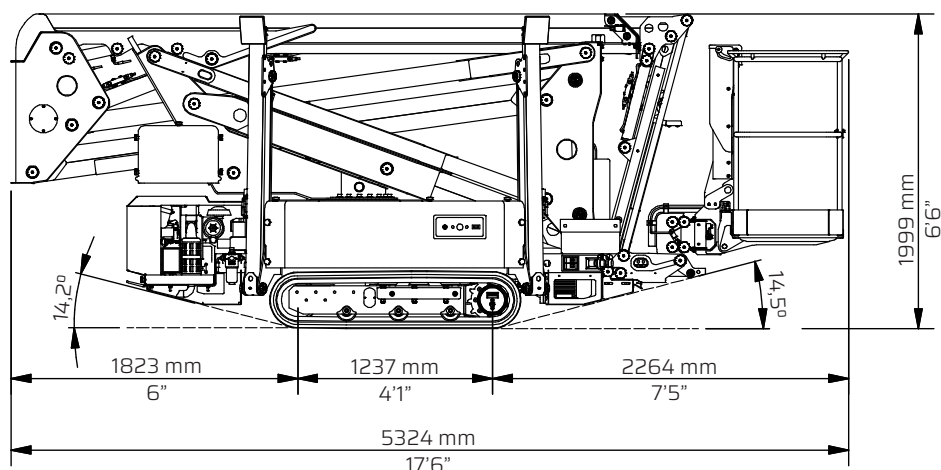

FALCON LIFTS A/S

Tolderundsvej 106
DK-5000 Odense C
Tel: +45 66 13 11 00

falconlifts.com

FALCON 200Z

FALCON 66Z

Reach diagram

Outrigger position

All measurements are intended as guide. Choice of equipment may change the mentioned measurements

FALCON 200Z

FALCON 66Z

Outer measurements

Additional info:

	Metric	US
Weight with standard equipment	2782 kg	6120 lbs
Surface pressure under tracks (soft surface)	0,65 kg /cm ²	9 psi
Surface pressure under tracks (hard surface)	1,30 kg /cm ²	19 psi
Max. ground pressure under 1 outrigger plate	8,49 kg /cm ²	121 psi
Working height	20 m	65'7"
Maximum reach	8,5 m	27'11"
Basket load	250 kg	550 lbs