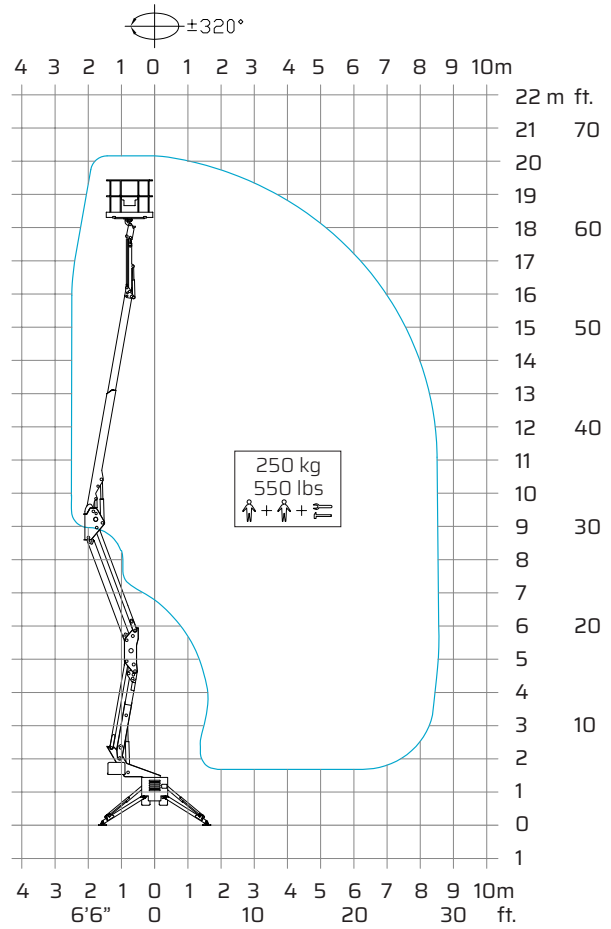

FALCON LIFTS A/S

Tolderundsvej 106
DK-5000 Odense C
Tel: +45 66 13 11 00

falconlifts.com

FALCON 200Z

FALCON 66Z

Reach diagram

Outrigger position

All measurements are intended as guide. Choice of equipment may change the mentioned measurements

FALCON 200Z

FALCON 66Z

Outer measurements

Additional info:

	Metric	US
Weight with standard equipment	2782 kg	6120 lbs
Surface pressure under tracks (soft surface)	0,65 kg /cm ²	9 psi
Surface pressure under tracks (hard surface)	1,30 kg /cm ²	19 psi
Max. ground pressure under 1 outrigger plate	8,49 kg /cm ²	121 psi
Working height	20 m	65'7"
Maximum reach	8,5 m	27'11"
Basket load	250 kg	550 lbs