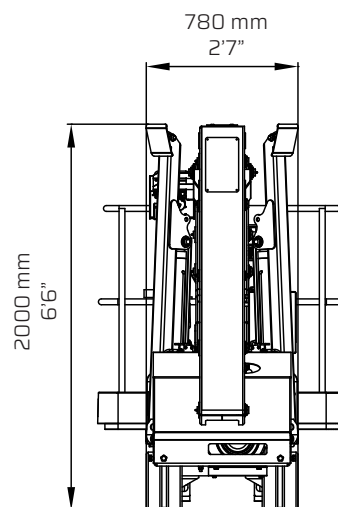

FALCON LIFTS A/S

Tolderlundsvej 106
DK-5000 Odense C
Tel: +45 66 13 11 00

falconlifts.com

FALCON 135Z

FALCON 44Z

Reach diagram

Outrigger position

All measurements are intended as guide. Choise of equipment may change the mentioned measurements

FALCON 135Z

FALCON 44Z

Outer measurements

Additional info:

	Metric	US
Weight with standard equipment	1600 kg	3520 lbs
Surface pressure under tracks (soft surface)	0,47 kg /cm ²	7 psi
Surface pressure under tracks (hard surface)	0,95 kg /cm ²	13 psi
Max. ground pressure under 1 outrigger plate	7,67 kg /cm ²	109 psi
Working height	13 m	42' 8"
Maximum reach	6,5 m	21' 4"
Basket load	200 kg	440 lbs