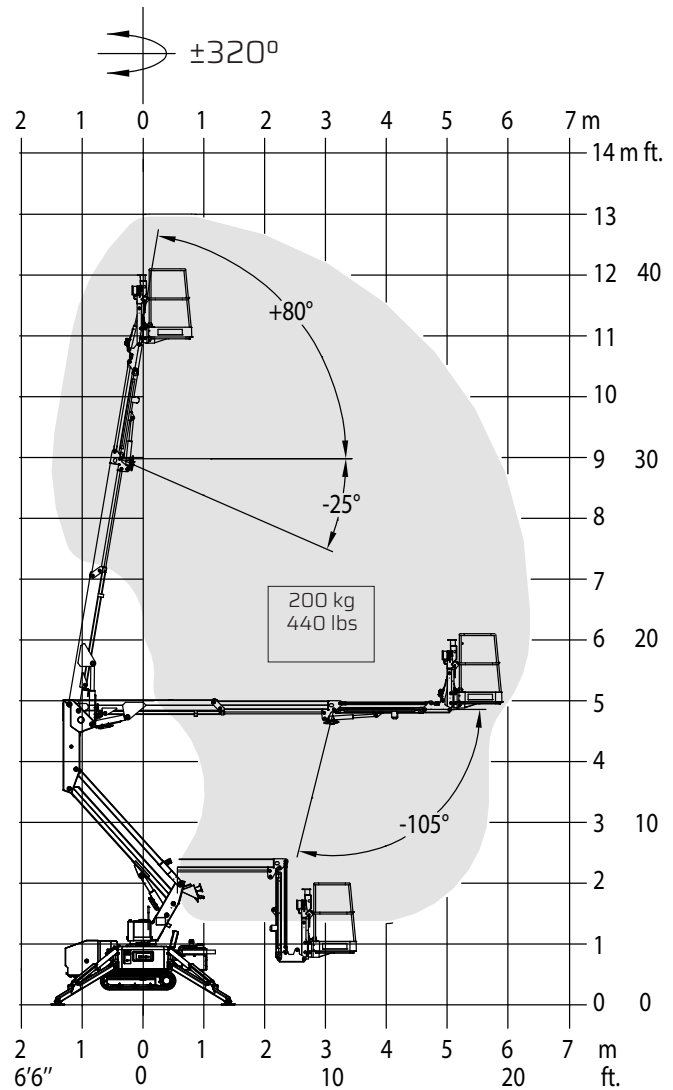

FALCON LIFTS A/S

Tolderlundsvej 106
DK-5000 Odense C
Tel: +45 66 13 11 00

falconlifts.com

FALCON 135Z

FALCON 44Z

Reach diagram

Outrigger position

All measurements are intended as guide. Choise of equipment may change the mentioned measurements

FALCON 135Z

FALCON 44Z

Outer measurements

Additional info:

	Metric	US
Weight with standard equipment	1600 kg	3520 lbs
Surface pressure under tracks (soft surface)	0,47 kg /cm ²	7 psi
Surface pressure under tracks (hard surface)	0,95 kg /cm ²	13 psi
Max. ground pressure under 1 outrigger plate	7,67 kg /cm ²	109 psi
Working height	13 m	42' 8"
Maximum reach	6,5 m	21' 4"
Basket load	200 kg	440 lbs