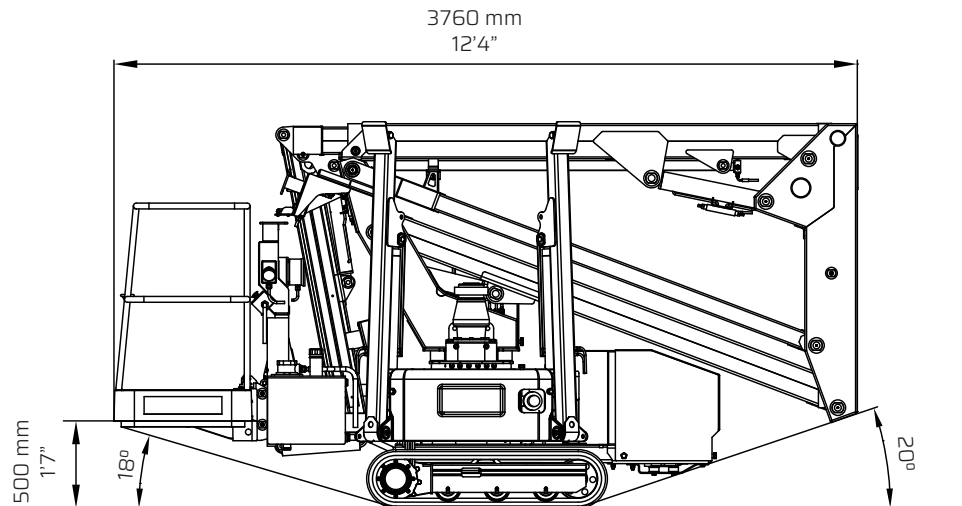

FALCON LIFTS A/S

Tolderlundsvej 106
DK-5000 Odense C
Tel: +45 66 13 11 00

falconlifts.com

FALCON 135Z

FALCON 44Z

Reach diagram

Outrigger position

All measurements are intended as guide. Choise of equipment may change the mentioned measurements

FALCON 135Z

FALCON 44Z

Outer measurements

Additional info:

	Metric	US
Weight with standard equipment	1600 kg	3520 lbs
Surface pressure under tracks (soft surface)	0,47 kg /cm ²	7 psi
Surface pressure under tracks (hard surface)	0,95 kg /cm ²	13 psi
Max. ground pressure under 1 outrigger plate	7,67 kg /cm ²	109 psi
Working height	13 m	42' 8"
Maximum reach	6,5 m	21' 4"
Basket load	200 kg	440 lbs