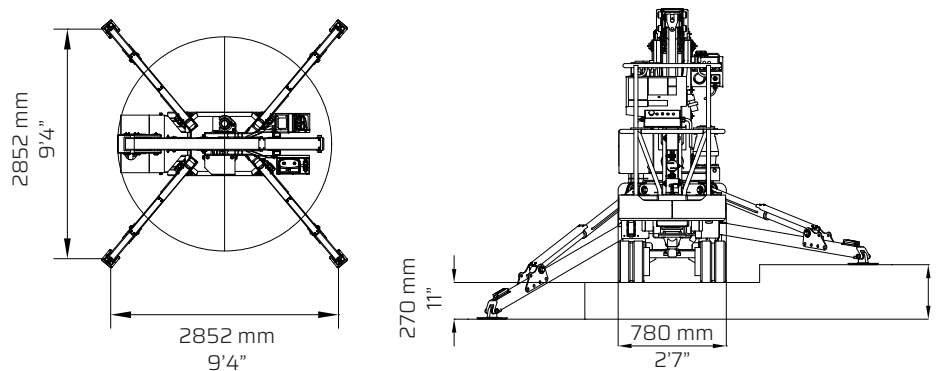

FALCON LIFTS A/S

Tolderlundsvej 106
DK-5000 Odense C
Tel: +45 66 13 11 00

falconlifts.com

FALCON 135Z

FALCON 44Z

Reach diagram

Outrigger position

All measurements are intended as guide. Choise of equipment may change the mentioned measurements

FALCON 135Z

FALCON 44Z

Outer measurements

Additional info:

	Metric	US
Weight with standard equipment	1600 kg	3520 lbs
Surface pressure under tracks (soft surface)	0,47 kg /cm ²	7 psi
Surface pressure under tracks (hard surface)	0,95 kg /cm ²	13 psi
Max. ground pressure under 1 outrigger plate	7,67 kg /cm ²	109 psi
Working height	13 m	42' 8"
Maximum reach	6,5 m	21' 4"
Basket load	200 kg	440 lbs