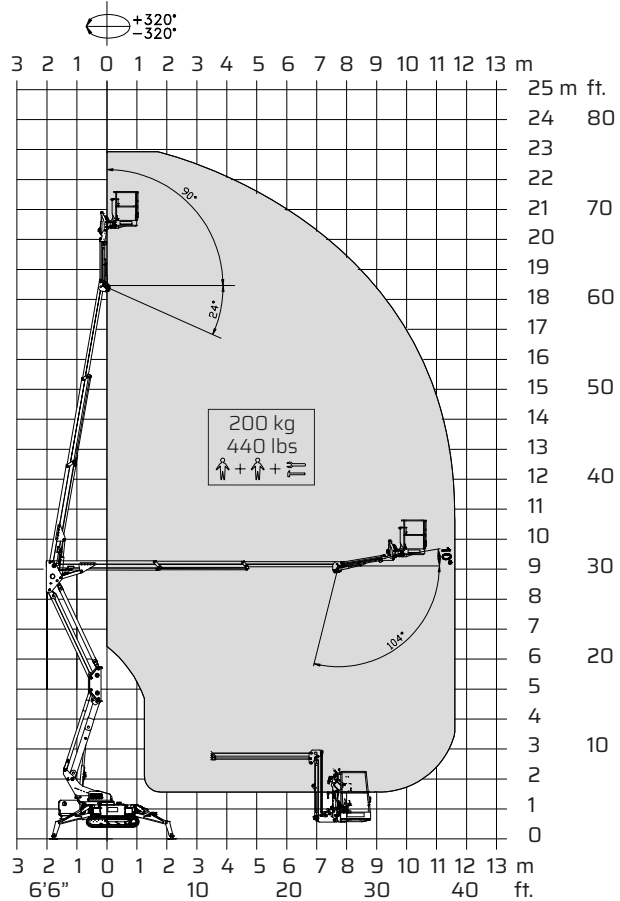

FALCON LIFTS A/S

Tolderundsvej 106
DK-5000 Odense C
Tel: +45 66 13 11 00

falconlifts.com

FALCON 230Z *Lithium*

FALCON 76Z *Lithium*

Reach diagram

Different outrigger position

All measurements are intended as guide. Choise of equipment may change the mentioned measurements

FALCON 230Z *Lithium*

FALCON 76Z *Lithium*

Outer measurements

Additional info:

	Metric	US
Weight with standard equipment	3150 kg	6930 lbs
Surface pressure under tracks (soft surface)	0,50 kg/cm ²	7 psi
Surface pressure under tracks (hard surface)	1,01 kg/cm ²	14 psi
Max. ground pressure under 1 outrigger plate	7,24 kg/cm ²	103 psi
Working height	23 m	75'6"
Maximum reach	12,0 m	39'4"
Basket load	200 kg	440 lbs