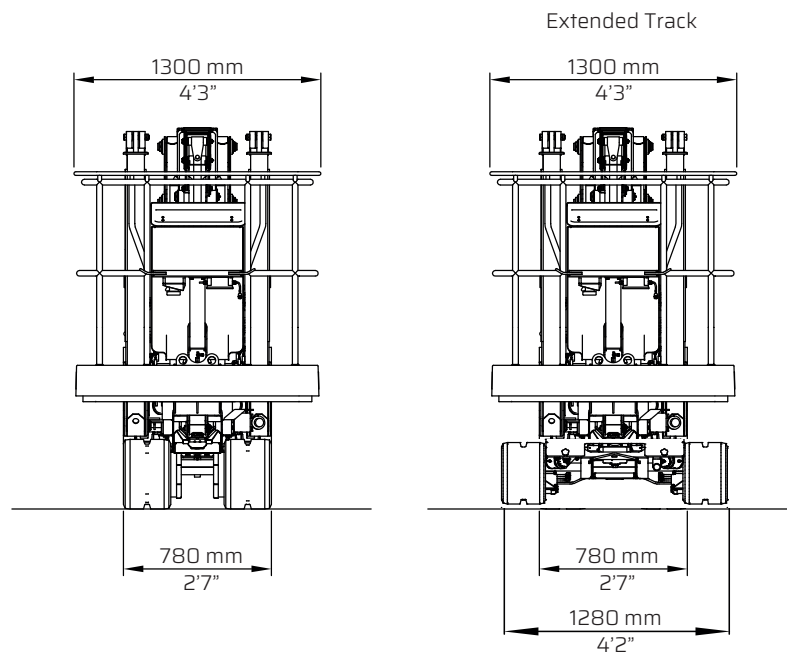

FALCON LIFTS A/S

Tolderundsvej 106
DK-5000 Odense C
Tel: +45 66 13 11 00

falconlifts.com

FALCON 230Z *Lithium*

FALCON 76Z *Lithium*

Reach diagram

Different outrigger position

All measurements are intended as guide. Choise of equipment may change the mentioned measurements

FALCON 230Z *Lithium*

FALCON 76Z *Lithium*

Outer measurements

Additional info:

	Metric	US
Weight with standard equipment	3150 kg	6930 lbs
Surface pressure under tracks (soft surface)	0,50 kg/cm ²	7 psi
Surface pressure under tracks (hard surface)	1,01 kg/cm ²	14 psi
Max. ground pressure under 1 outrigger plate	7,24 kg/cm ²	103 psi
Working height	23 m	75'6"
Maximum reach	12,0 m	39'4"
Basket load	200 kg	440 lbs