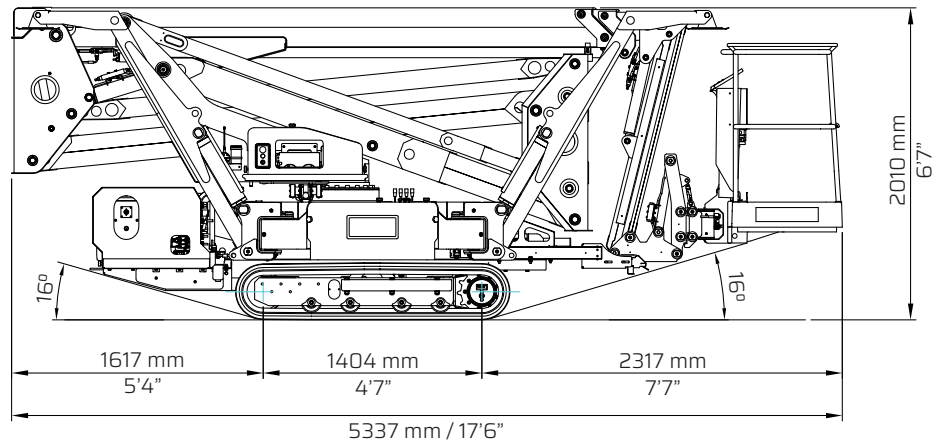

FALCON LIFTS A/S

Tolderundsvej 106
DK-5000 Odense C
Tel: +45 66 13 11 00

falconlifts.com

FALCON 230Z *Lithium*

FALCON 76Z *Lithium*

Reach diagram

Different outrigger position

All measurements are intended as guide. Choise of equipment may change the mentioned measurements

FALCON 230Z *Lithium*

FALCON 76Z *Lithium*

Outer measurements

Additional info:

	Metric	US
Weight with standard equipment	3150 kg	6930 lbs
Surface pressure under tracks (soft surface)	0,50 kg/cm ²	7 psi
Surface pressure under tracks (hard surface)	1,01 kg/cm ²	14 psi
Max. ground pressure under 1 outrigger plate	7,24 kg/cm ²	103 psi
Working height	23 m	75'6"
Maximum reach	12,0 m	39'4"
Basket load	200 kg	440 lbs