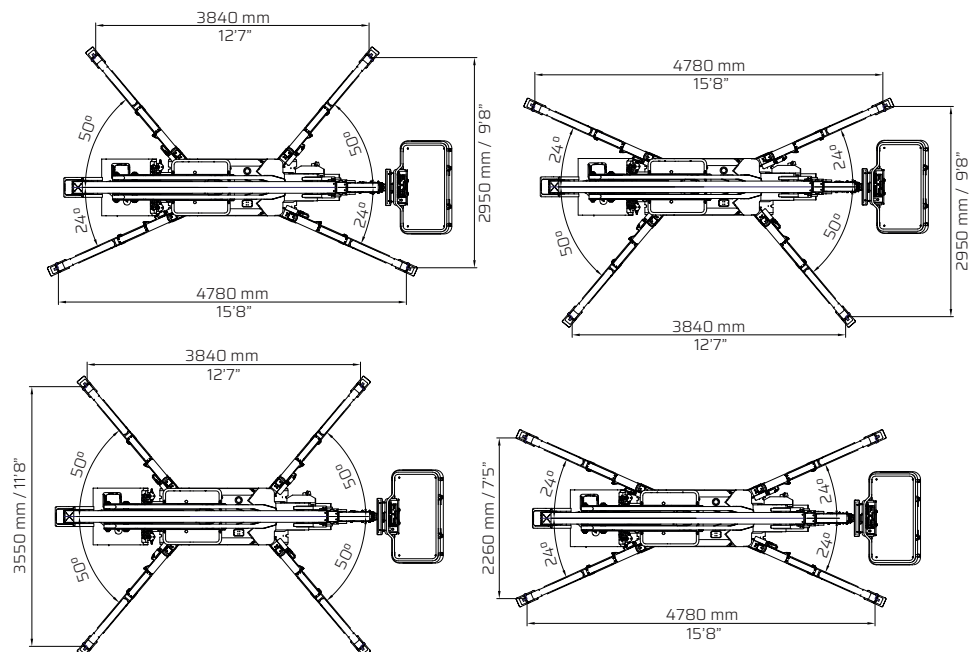

FALCON LIFTS A/S

Tolderundsvej 106
DK-5000 Odense C
Tel: +45 66 13 11 00

falconlifts.com

FALCON 230Z *Lithium*

FALCON 76Z *Lithium*

Reach diagram

Different outrigger position

All measurements are intended as guide. Choise of equipment may change the mentioned measurements

FALCON 230Z *Lithium*

FALCON 76Z *Lithium*

Outer measurements

Additional info:

	Metric	US
Weight with standard equipment	3150 kg	6930 lbs
Surface pressure under tracks (soft surface)	0,50 kg/cm ²	7 psi
Surface pressure under tracks (hard surface)	1,01 kg/cm ²	14 psi
Max. ground pressure under 1 outrigger plate	7,24 kg/cm ²	103 psi
Working height	23 m	75'6"
Maximum reach	12,0 m	39'4"
Basket load	200 kg	440 lbs