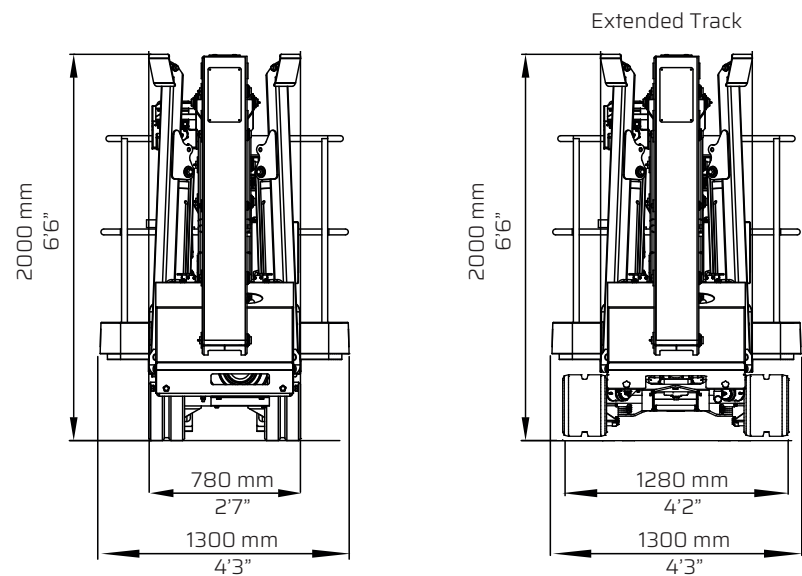

FALCON LIFTS A/S

Tolderlundsvej 106
DK-5000 Odense C
Tel: +45 66 13 11 00

falconlifts.com

FALCON 135Z

FALCON 44Z

Reach diagram

Outrigger position

All measurements are intended as guide. Choise of equipment may change the mentioned measurements

FALCON 135Z

FALCON 44Z

Outer measurements

Additional info:

	Metric	US
Weight with standard equipment	1600 kg	3520 lbs
Surface pressure under tracks (soft surface)	0,47 kg /cm ²	7 psi
Surface pressure under tracks (hard surface)	0,95 kg /cm ²	13 psi
Max. ground pressure under 1 outrigger plate	7,67 kg /cm ²	109 psi
Working height	13 m	42' 8"
Maximum reach	6,5 m	21'4"
Basket load	200 kg	440 lbs