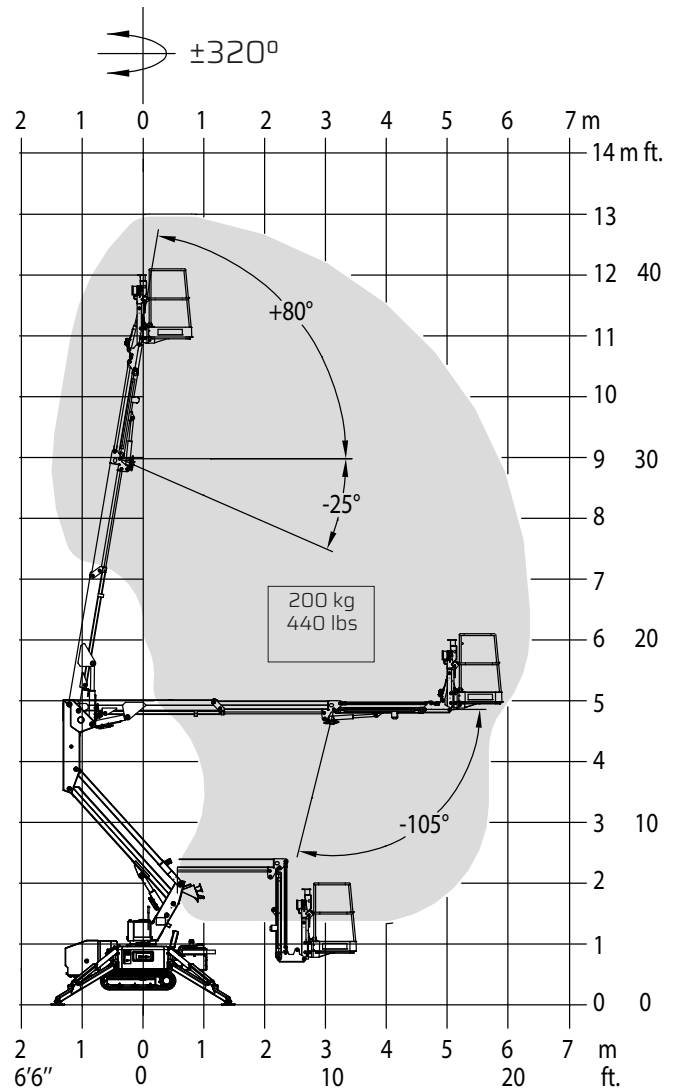

FALCON LIFTS A/S

Tolderlundsvej 106
DK-5000 Odense C
Tel: +45 66 13 11 00

falconlifts.com

FALCON 135Z

FALCON 44Z

Reach diagram

Outrigger position

All measurements are intended as guide. Choise of equipment may change the mentioned measurements

FALCON 135Z

FALCON 44Z

Outer measurements

Additional info:

	Metric	US
Weight with standard equipment	1600 kg	3520 lbs
Surface pressure under tracks (soft surface)	0,47 kg /cm ²	7 psi
Surface pressure under tracks (hard surface)	0,95 kg /cm ²	13 psi
Max. ground pressure under 1 outrigger plate	7,67 kg /cm ²	109 psi
Working height	13 m	42' 8"
Maximum reach	6,5 m	21'4"
Basket load	200 kg	440 lbs