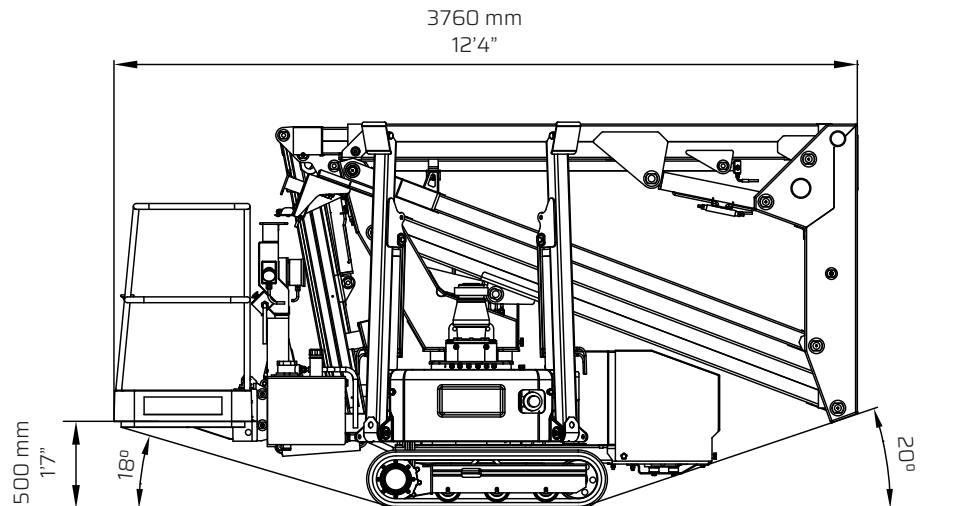

FALCON LIFTS A/S

Tolderlundsvej 106
DK-5000 Odense C
Tel: +45 66 13 11 00

falconlifts.com

FALCON 135Z

FALCON 44Z

Reach diagram

Outrigger position

All measurements are intended as guide. Choise of equipment may change the mentioned measurements

FALCON 135Z

FALCON 44Z

Outer measurements

Additional info:

	Metric	US
Weight with standard equipment	1600 kg	3520 lbs
Surface pressure under tracks (soft surface)	0,47 kg /cm ²	7 psi
Surface pressure under tracks (hard surface)	0,95 kg /cm ²	13 psi
Max. ground pressure under 1 outrigger plate	7,67 kg /cm ²	109 psi
Working height	13 m	42' 8"
Maximum reach	6,5 m	21'4"
Basket load	200 kg	440 lbs