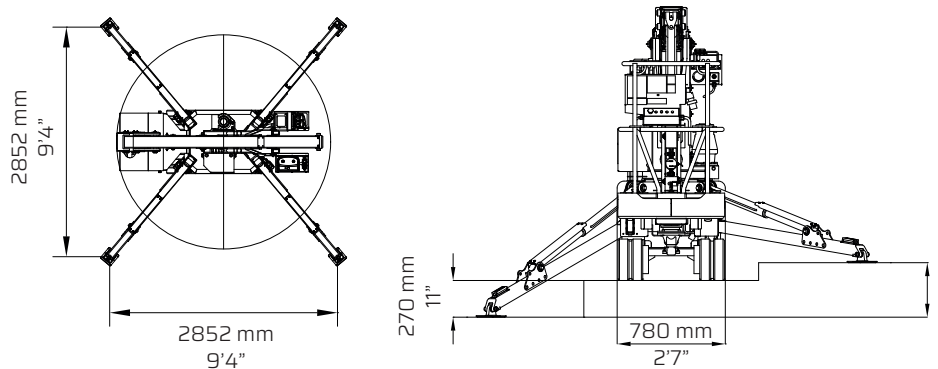

FALCON LIFTS A/S

Tolderlundsvej 106
DK-5000 Odense C
Tel: +45 66 13 11 00

falconlifts.com

FALCON 135Z

FALCON 44Z

Reach diagram

Outrigger position

All measurements are intended as guide. Choise of equipment may change the mentioned measurements

FALCON 135Z

FALCON 44Z

Outer measurements

Additional info:

	Metric	US
Weight with standard equipment	1600 kg	3520 lbs
Surface pressure under tracks (soft surface)	0,47 kg /cm ²	7 psi
Surface pressure under tracks (hard surface)	0,95 kg /cm ²	13 psi
Max. ground pressure under 1 outrigger plate	7,67 kg /cm ²	109 psi
Working height	13 m	42' 8"
Maximum reach	6,5 m	21'4"
Basket load	200 kg	440 lbs