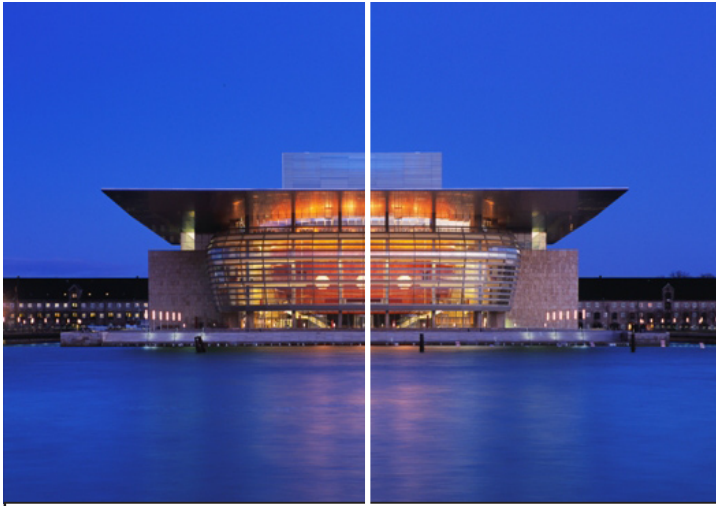

WORLIDLIFT INDUSTRIES AS

FALCON SPIDER

The Royal Opera Copenhagen